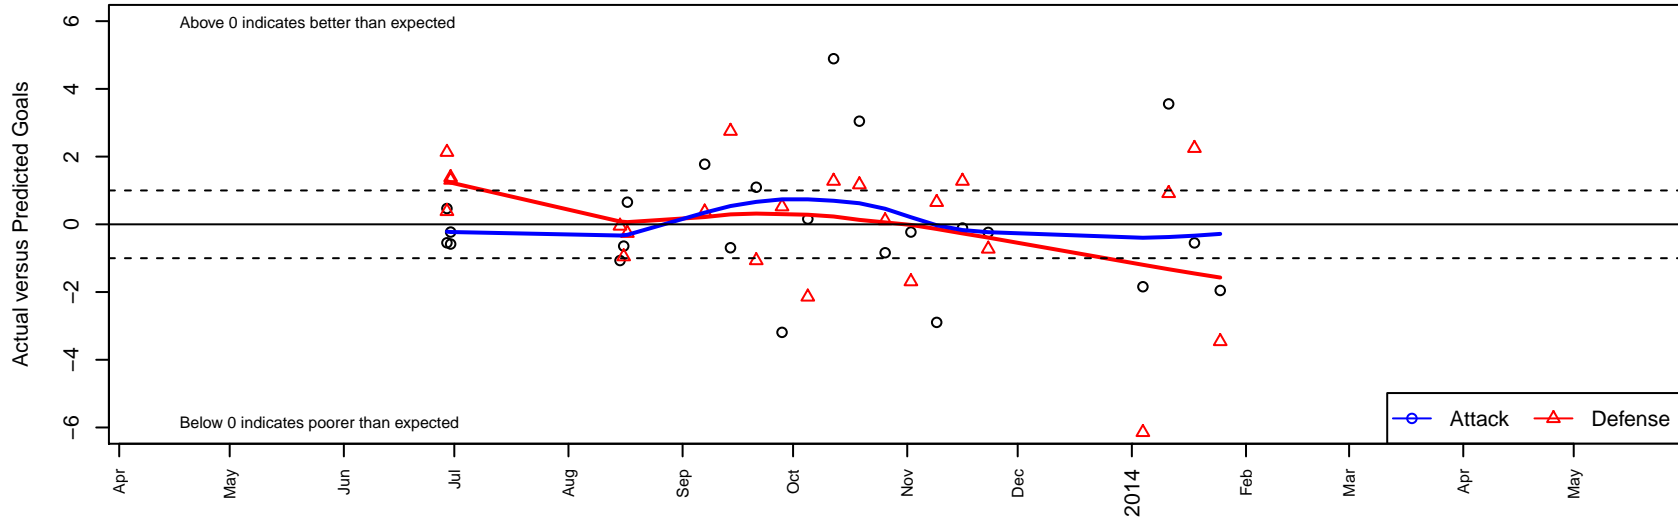

Lake Hills Inferno B02

Lake Hills SC
 Bellevue, WA
 B02 total strength=415
 attack=0.56 defense=0.12
 fall league = NPSL B11D2
 alt names used:
 Lake Hills Inferno
 LAKE HILLS INFERNO (WA)
 Lake Hills inferno B02

Venues played:
 RVS Classic BU11
 Bigfoot Silver 2 U11
 NPSL B11D2
 Founders Cup B02

Lake Hills Inferno B02
 Dots are actual minus expected GF (blue circles) and GA (red triangles).
 Blue line is smoothed change in attack strength. Red is smoothed change in defense strength.